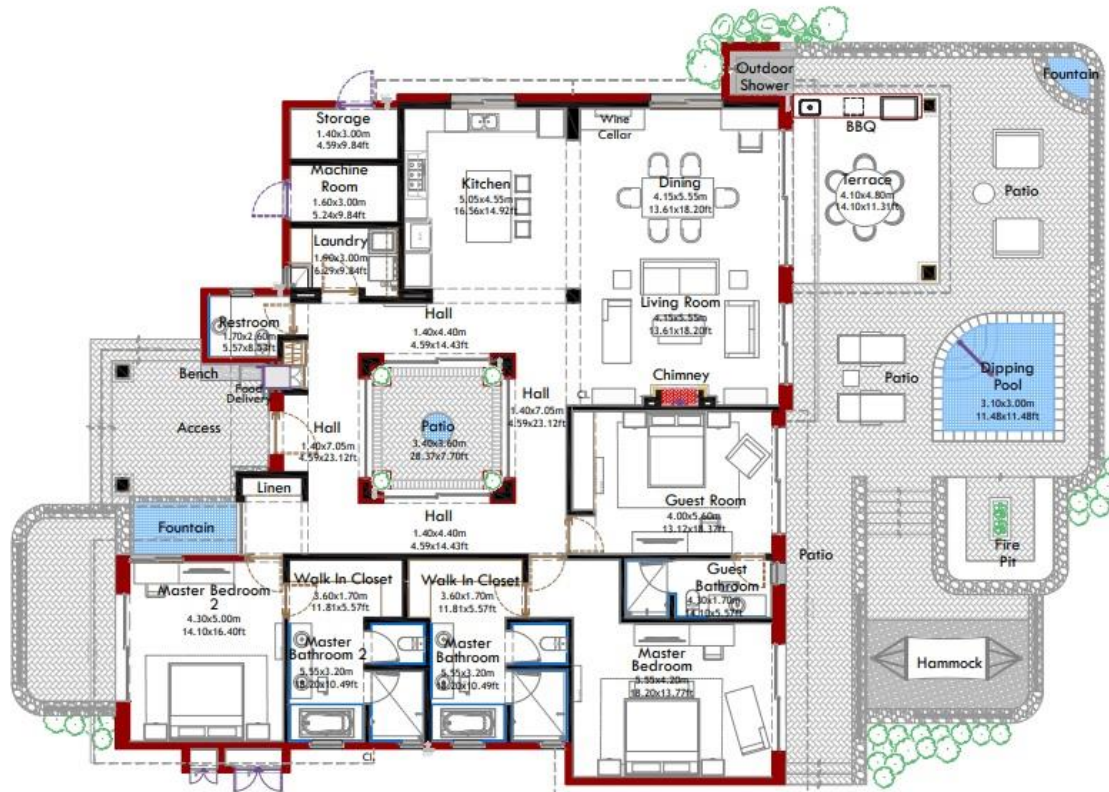

# CLUB CASA PATIO

AREAS	SQ FT	SQ MT
- Interior Areas	3,111.09	289.03
- Terraces	276.74	25.71

\* The layout of patios and fountains shown in plan may change depending on the location of the project.

\* The dimensions marked on the project are an approximate.